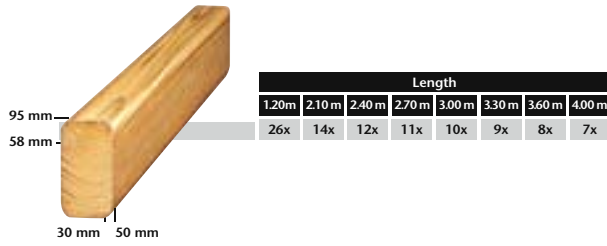

## Shoppinglist

Box 

Subtotal

+

Post 

Length

Quantity

Price

Subtotal

X

=

+

Beam 

Length

Quantity

Price

Subtotal

X

=

+

Board 

Length

Quantity

Price