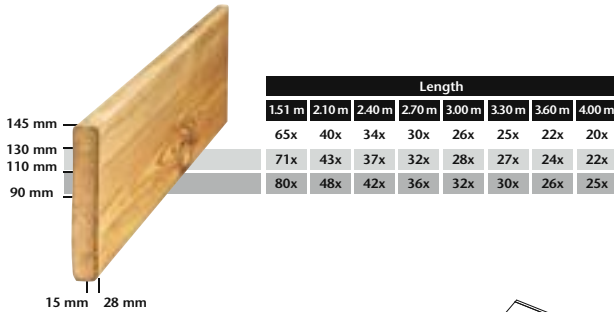

## Shoppinglist

Box 

Subtotal

+

Post 

Length

Quantity

Price

Subtotal

X

=

+

Beam 

Length

Quantity

Price

Subtotal

X

=

+

Board 

Length

Quantity

Price